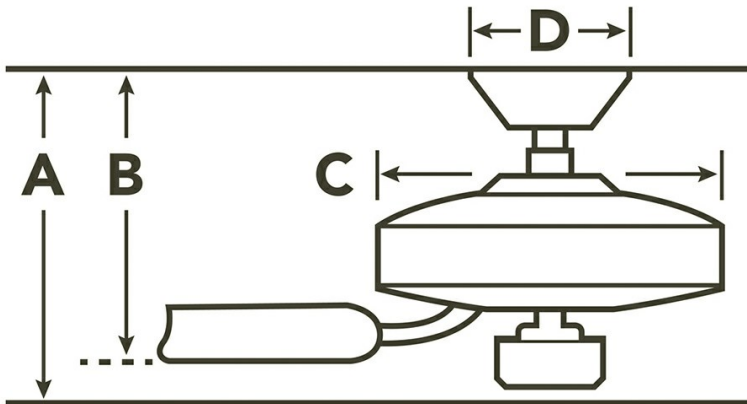

Specifications

Number of Blades	5
Blades Included	Yes
Blade Pitch	14 Degrees
Blade Sweep	52"
Blades Reversible	Yes
Blade Material	WOOD
Optional Blades Available	No
Downrod 1	1.00 OD X 4.00
Primary Control System	Cooltouch Control System-Basic
Remote Included	No
Wall Control Included	Yes
Low Ceiling Adaptable	Yes, With Optional Flush Mount
Lead Wire Length	78.00"
Motor Size	172MM X 17MM
Motor Type	AC

Dimensions

Downrod	A	B	C	D
1.00 OD X 4.00	19.00	12.00	13.75	.00

Downlight

Downlight Included	Yes
Light Source	LED
Downlight Bulb Included	Integrated
# of Bulbs/LED Modules	3
Glass Description	Satin Etched
Optional Light Kit Available	No
Kelvin Temperature	2700K
Color Rendering Index	80