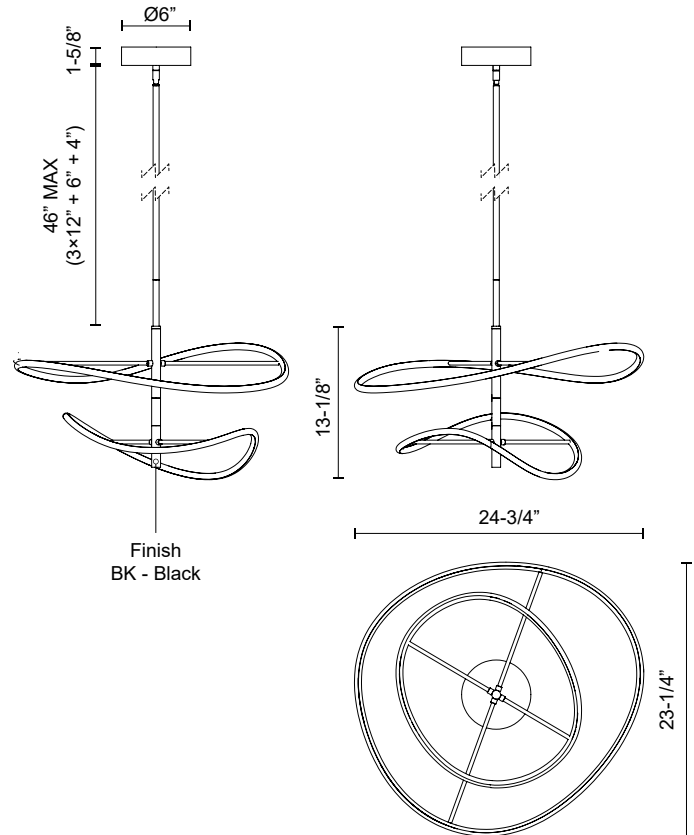

COLLIDE PD96424-UNV

PENDANTS

PROJECT

PD96424-BK-UNV

Black

SPECIFICATION DETAILS

Fixture Dimensions	L23-1/4" x W24-3/4" x H13-1/8"
Light Source	LED with DC Driver
Wattage	41W
Total Lumens	3230lm
Delivered Lumens	2519lm
Voltage	120-277V
Color Temperature	3000K
CRI (Ra)	90CRI
Optional Color Temps	2700K - 5000K Available, Minimum Order Quantities Apply
LED Rated Life	50,000 hours
Dimming	100% - 10%, TRIAC or ELV Dimmer (Not Included)
Diffuser Details	White Silicone
Adjustable	Yes
Rod Length	46" Max (3x12" + 1x6" + 1x4")
Wire Length	120"
Minimum Hang Height	24"
Sloped Ceiling Adaptable	Yes, Up to 45 Degrees
Location	Dry
Illumination Direction	Up/Down
CEC Title 24 JA8	Yes, JA8-2022
Canopy Dimensions	D6" x H1-5/8"
Paint Finish	BK02
Material	Aluminum + Polymeric Material

* For custom options, consult factory for details.

* For warranty information, please visit www.kuzcolighting.com/warranty

DESCRIPTION

Straight out of an artist's sketchbook comes the Collide Collection. A dramatic family of lights that are pieces of sculptural beauty to illuminate your home in all the best ways. Curved LED strips with frosted silicone diffusers are beautifully formed, colliding with dark, powder-coated black aluminum in this striking statement piece that demands showing off.