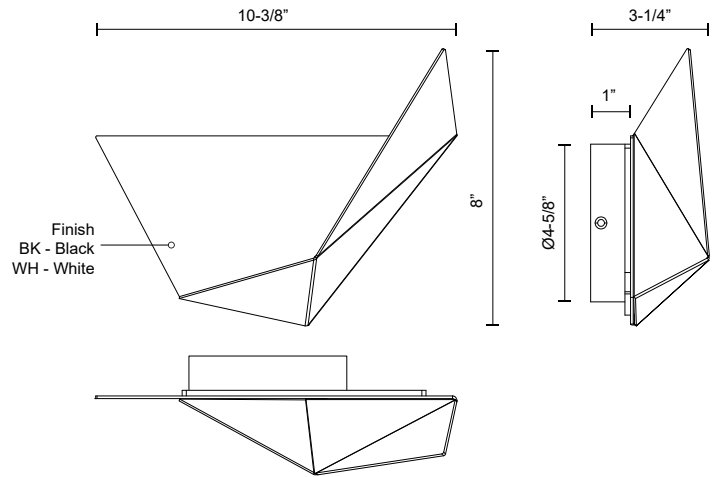

TARO WS70410-UNV

WALL

PROJECT

SPECIFICATION DETAILS

Fixture Dimensions	W10-3/8" x H8" x E3-1/4"
Light Source	LED with DC Driver
Wattage	8W
Total Lumens	510lm
Delivered Lumens	BK-94lm; WH-150lm*
Voltage	120-277V
Color Temperature	3000K
CRI (Ra)	90CRI
Optional Color Temps	2700K - 5000K Available, Minimum Order Quantities Apply
LED Rated Life	50,000 hours
Dimming	100% - 10%, TRIAC or ELV Dimmer (Not Included)
ADA Compliant	Yes
Location	Dry
Illumination Direction	Downlight
Mounting Style	All Orientation; Wall;
CEC Title 24 JA8	Yes, JA8-2022
Canopy Dimensions	D4-5/8" x E1"
Paint Finish	BK02
Height From Center	4"
Material	Aluminum + Acrylic
Diffuser Details	White Acrylic Diffuser

* For custom options, consult factory for details.

* For warranty information, please visit www.kuzcolighting.com/warranty

DESCRIPTION

The Taro Collection aims for high impact using minimal elements. With angular shapes molded dimensionally, this collection is simple yet statement making. Available in black or white finish.

KUZCO

CANADA: 19054 28TH AVENUE - SURREY, BC V3Z 6M3

USA: 3035 E. LONE MOUNTAIN ROAD - LAS VEGAS, NV 89081

WWW.KUZCOLIGHTING.COM

© 2021 KUZCO LIGHTING. ALL RIGHTS RESERVED.

COMMENT